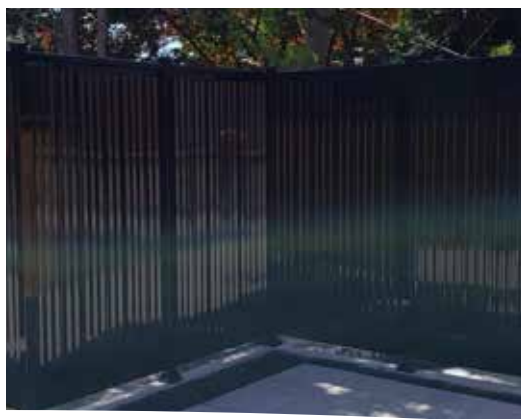

Smooth Columns

Load Bearing when purchased with Load Plates

DC1

DC2

AVAILABLE IN 2"X2" AND 3"X3" POSTS
Styles of Railing between posts can be R1 to R20

8" ROUND
SEVEN STANDARD
COLOURS

7 1/4" x 7 1/4" SQUARE
SEVEN STANDARD
COLOURS

6" x 6" SQUARE
BLACK, WHITE &
PEWTER ONLY

Privacy Panels

These privacy panels provide privacy for you, your family and guests. They are perfect for hiding trash cans, recycling bins, AC units or any unsightly view. These privacy panels are constructed from high quality material and are maintenance free once installed. These panels are an excellent way to add elegance to your outdoor living space and also block wind.