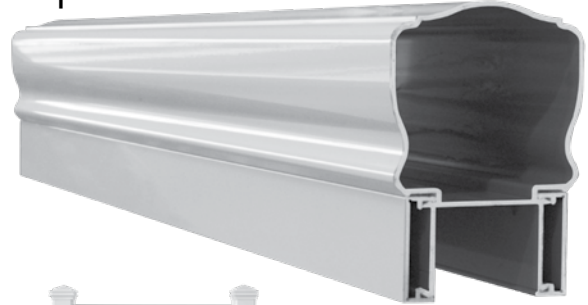

Platinum
SEVEN
STANDARD
COLOURS

Picket

1 1/4" x 1 1/4"

PS1

PS2

PS3

Fences

Matching Gates Available for F1 to F8