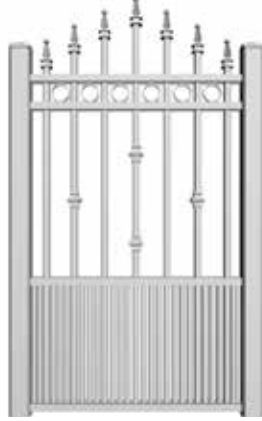

F1

F2

F3

F4

F7

F8

Gates

GATES CAN BE MADE WITH ARCH OR STRAIGHT TOP
Available with 2"x 2" or 3"x 3" tubes

F1 Gate

G1

G2

G3

F2 Gate

G4

G5

G6