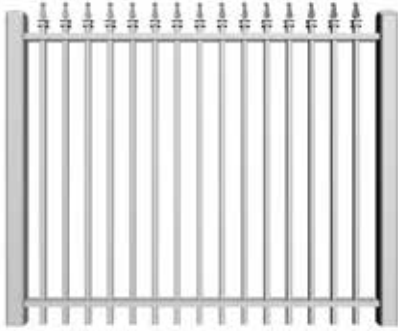

Platinum
SEVEN
STANDARD
COLOURS

Picket

1 1/4" x 1 1/4"

PS1

PS2

PS3

Fences

Matching Gates Available for F1 to F8