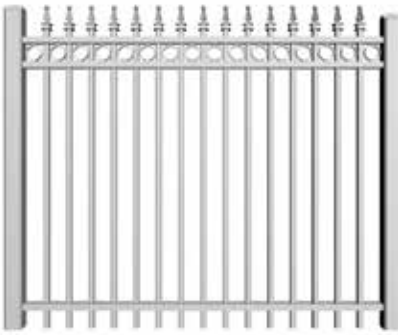

Platinum
SEVEN
STANDARD
COLOURS

Picket

1 1/4" x 1 1/4"

PS1

PS2

PS3

Fences

Matching Gates Available for F1 to F8

F1

F2

F3

F4

F7

F8

Gates

GATES CAN BE MADE WITH ARCH OR STRAIGHT TOP
Available with 2"x 2" or 3"x 3" tubes