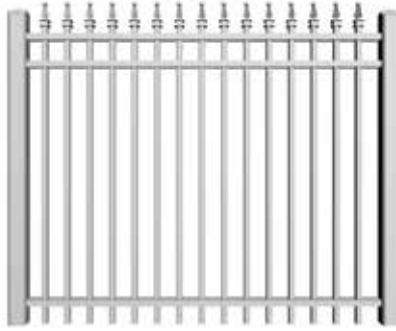

Platinum
SEVEN
STANDARD
COLOURS

Picket

1 1/4" x 1 1/4"

PS1

PS2

PS3

Fences

Matching Gates Available for F1 to F8

F1

F2

F3

F4

F7

F8

Gates

GATES CAN BE MADE WITH ARCH OR STRAIGHT TOP
Available with 2"x 2" or 3"x 3" tubes