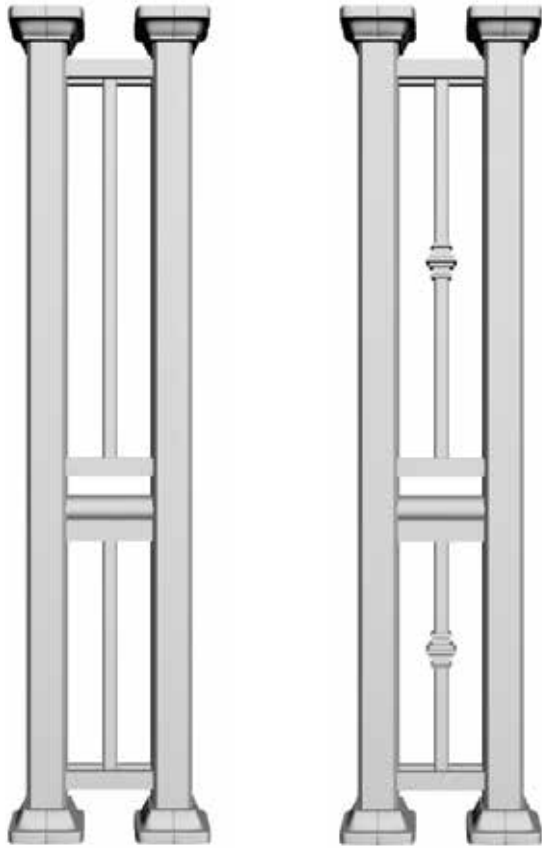

SEVEN STANDARD
COLOURS

Posts

4" x 4"
BLACK, WHITE,
PEWTER ONLY

3" x 3"

2" x 2"

1 1/2" x 1 1/2"
USED AS
INTERMEDIATE POST

Double Columns

Load bearing

Smooth Columns

Load Bearing when purchased with Load Plates

DC1

DC2

AVAILABLE IN 2"X2" AND 3"X3" POSTS
Styles of Railing between posts can be R1 to R20

8" ROUND
SEVEN STANDARD
COLOURS

7 1/4" x 7 1/4" SQUARE
SEVEN STANDARD
COLOURS

6" x 6" SQUARE
BLACK, WHITE &
PEWTER ONLY

Privacy Panels

These privacy panels provide privacy for you, your family and guests. They are perfect for hiding trash cans, recycling bins, AC units or any unsightly view. These privacy panels are constructed from high quality material and are maintenance free once installed. These panels are an excellent way to add elegance to your outdoor living space and also block wind.