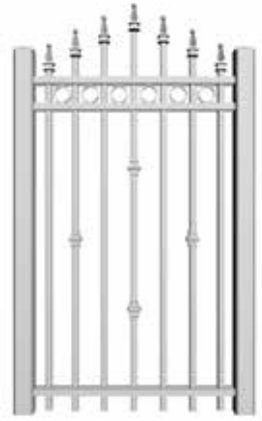

F1

F2

F3

F4

F7

F8

Gates

GATES CAN BE MADE WITH ARCH OR STRAIGHT TOP
Available with 2"x 2" or 3"x 3" tubes

F1 Gate

G1

G2

G3

F2 Gate

G4

G5

G6