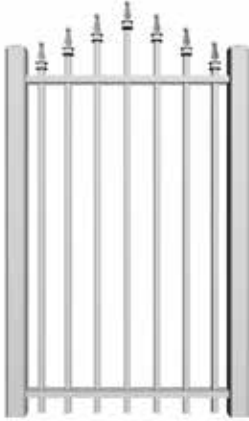

F1

F2

F3

F4

F7

F8

Gates

GATES CAN BE MADE WITH ARCH OR STRAIGHT TOP
Available with 2"x 2" or 3"x 3" tubes