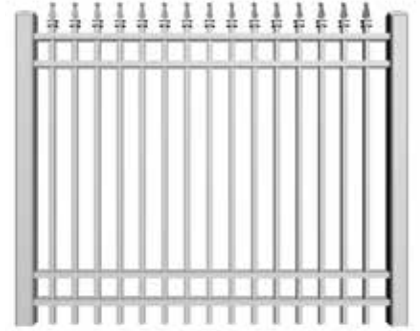

Platinum
SEVEN
STANDARD
COLOURS

Picket

1 1/4" x 1 1/4"

PS1

PS2

PS3

Fences

Matching Gates Available for F1 to F8

F1

F2

F3

F4

F7

F8

Gates

GATES CAN BE MADE WITH ARCH OR STRAIGHT TOP
Available with 2"x 2" or 3"x 3" tubes