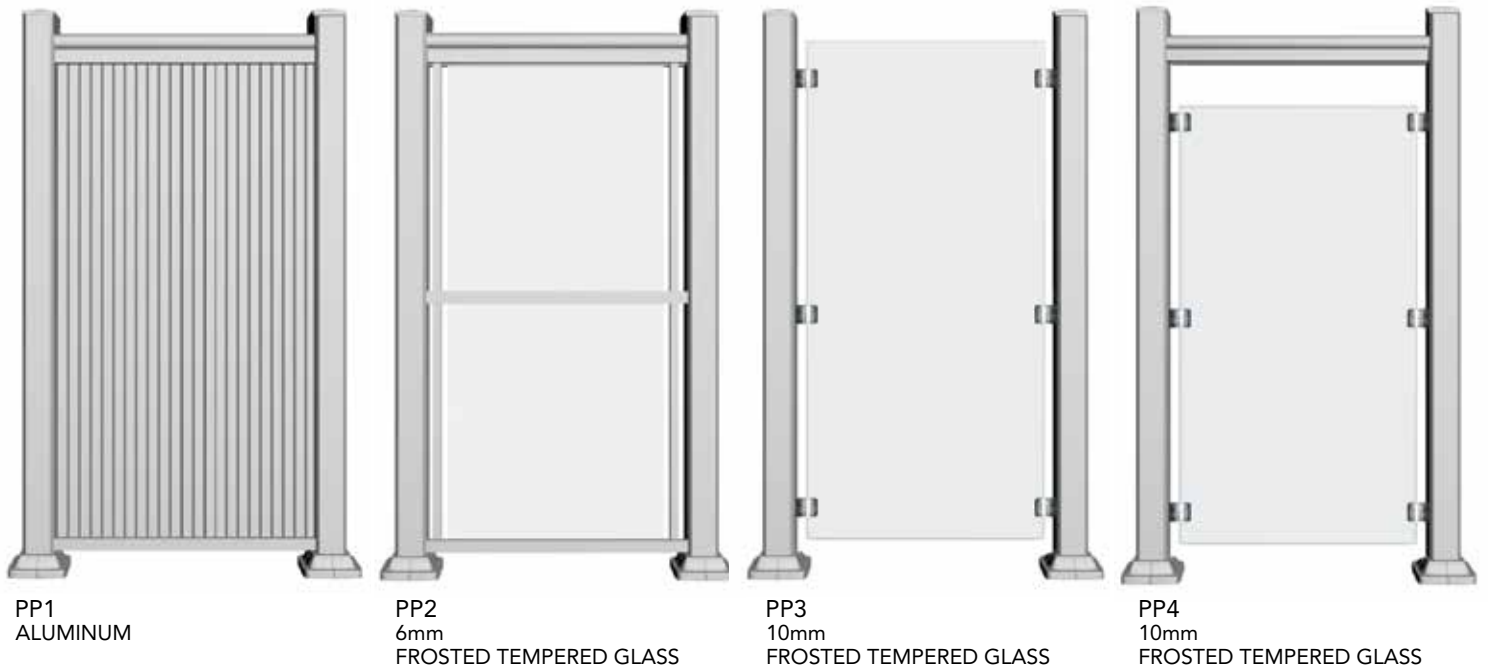

Smooth Columns

Load Bearing when purchased with Load Plates

DC1

DC2

AVAILABLE IN 2"X2" AND 3"X3" POSTS
Styles of Railing between posts can be R1 to R20

8" ROUND
SEVEN STANDARD
COLOURS

7 1/4" x 7 1/4" SQUARE
SEVEN STANDARD
COLOURS

6" x 6" SQUARE
BLACK, WHITE &
PEWTER ONLY

Privacy Panels

These privacy panels provide privacy for you, your family and guests. They are perfect for hiding trash cans, recycling bins, AC units or any unsightly view. These privacy panels are constructed from high quality material and are maintenance free once installed. These panels are an excellent way to add elegance to your outdoor living space and also block wind.