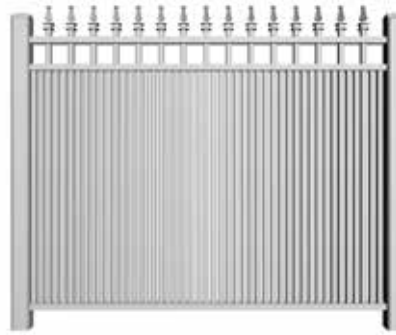

Platinum
SEVEN
STANDARD
COLOURS

Picket

1 1/4" x 1 1/4"

PS1

PS2

PS3

Fences

Matching Gates Available for F1 to F8

F1

F2

F3

F4

F7

F8

Gates

GATES CAN BE MADE WITH ARCH OR STRAIGHT TOP
Available with 2"x 2" or 3"x 3" tubes